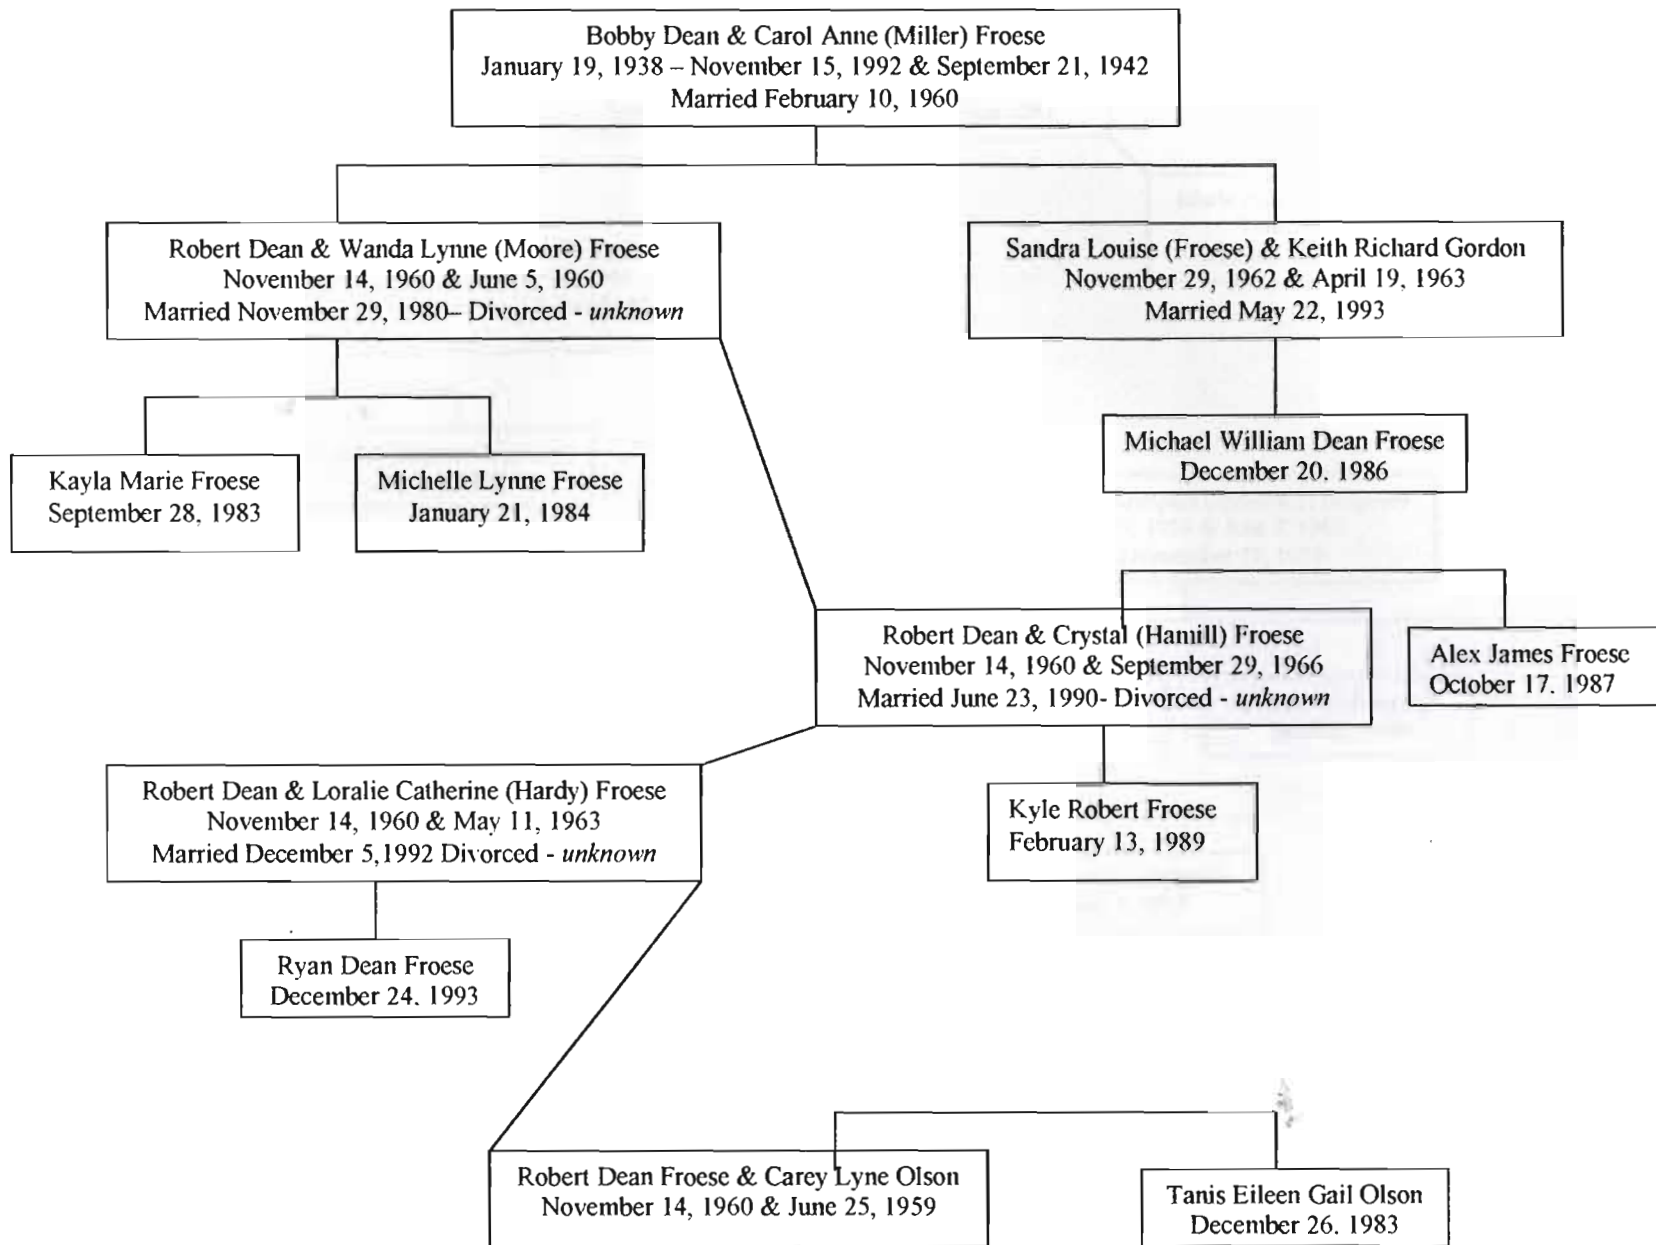

Bobby Dean & Carol Anne (Miller) Froese
January 19, 1938 – November 15, 1992 & September 21, 1942
Married February 10, 1960

Robert Dean & Wanda Lynne (Moore) Froese
November 14, 1960 & June 5, 1960
Married November 29, 1980– Divorced - *unknown*

Sandra Louise (Froese) & Keith Richard Gordon
November 29, 1962 & April 19, 1963
Married May 22, 1993

Kayla Marie Froese
September 28, 1983

Michelle Lynne Froese
January 21, 1984

Michael William Dean Froese
December 20, 1986

Robert Dean & Crystal (Hamill) Froese
November 14, 1960 & September 29, 1966
Married June 23, 1990- Divorced - *unknown*

Alex James Froese
October 17, 1987

Robert Dean & Loralie Catherine (Hardy) Froese
November 14, 1960 & May 11, 1963
Married December 5, 1992 Divorced - *unknown*

Kyle Robert Froese
February 13, 1989

Ryan Dean Froese
December 24, 1993

Robert Dean Froese & Carey Lyne Olson
November 14, 1960 & June 25, 1959

Tanis Eileen Gail Olson
December 26, 1983