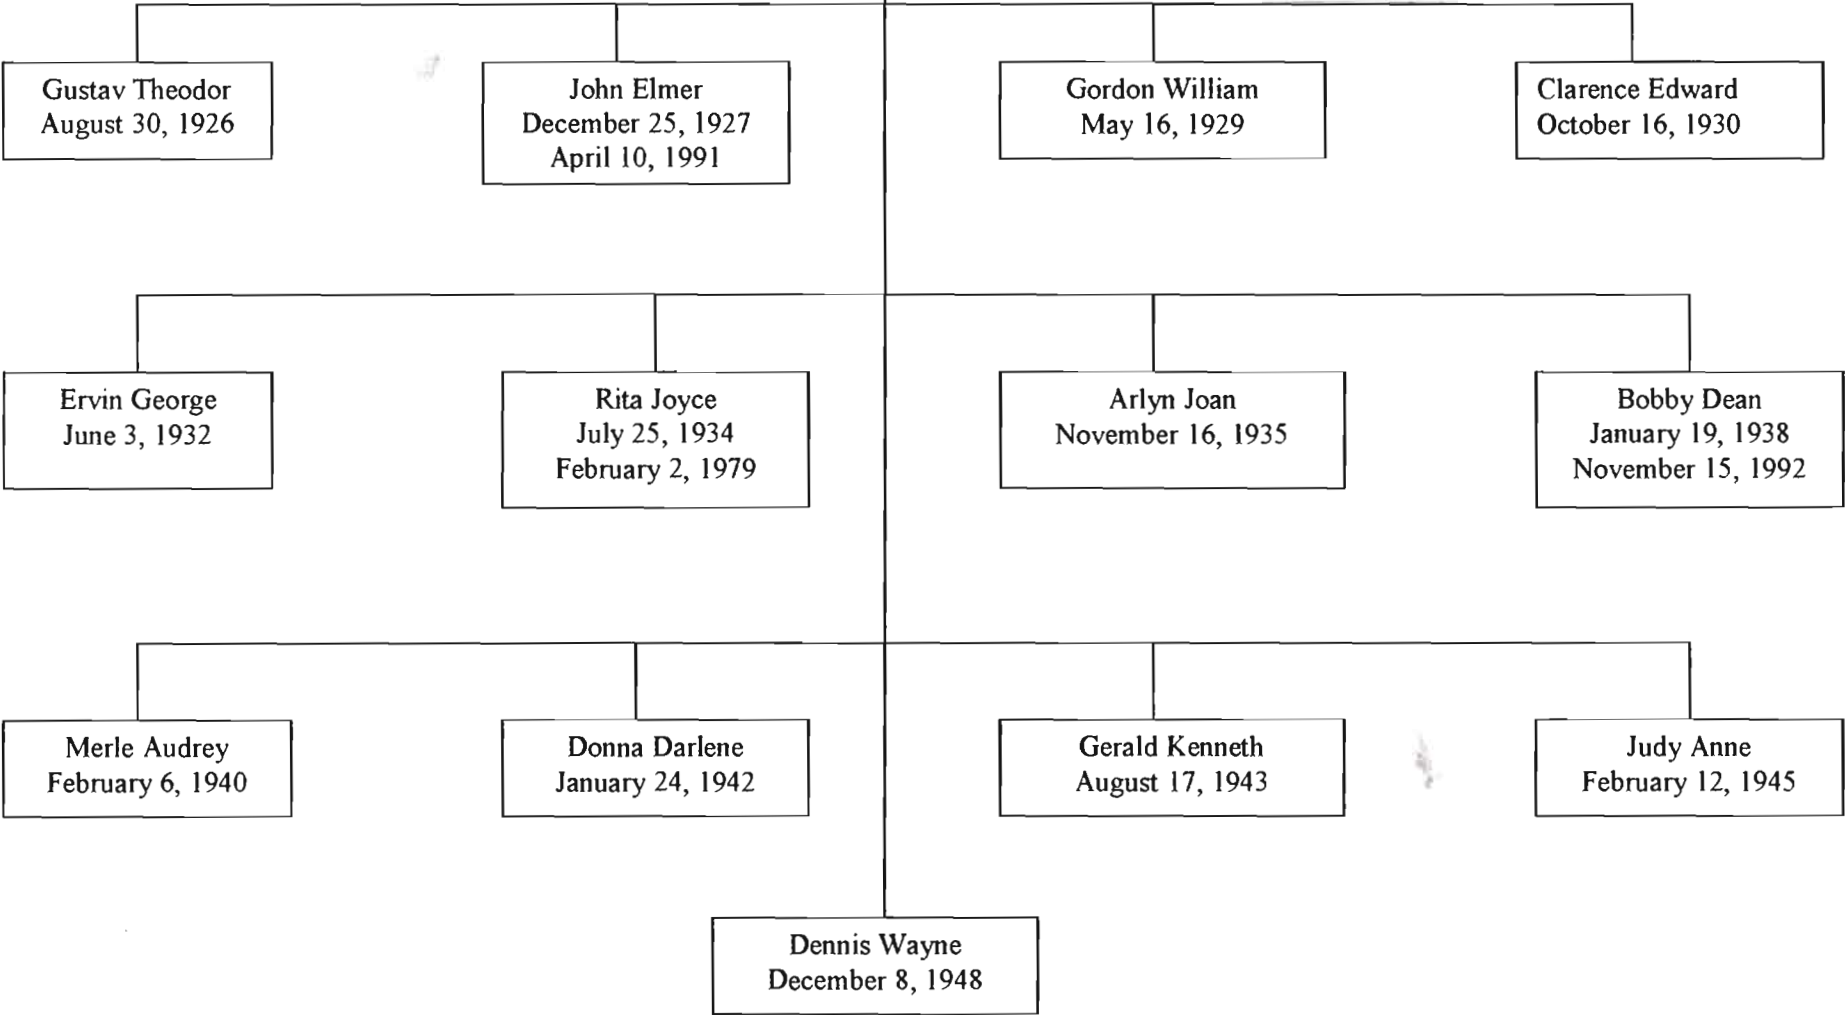

HERMAN & ELFRIDA
FROESE

1896 - 2000

The Legacy Continues

Herman Gustav Froese & Elfrida (Wendland) Froese
May 24, 1896 - September 16, 1963 & May 27, 1910 - January 10, 1997
Married - September 25, 1925

Gustav Theodor & Frances Anne (Mager) Froese
August 30, 1926 & October 17, 1928
Married September 7, 1946