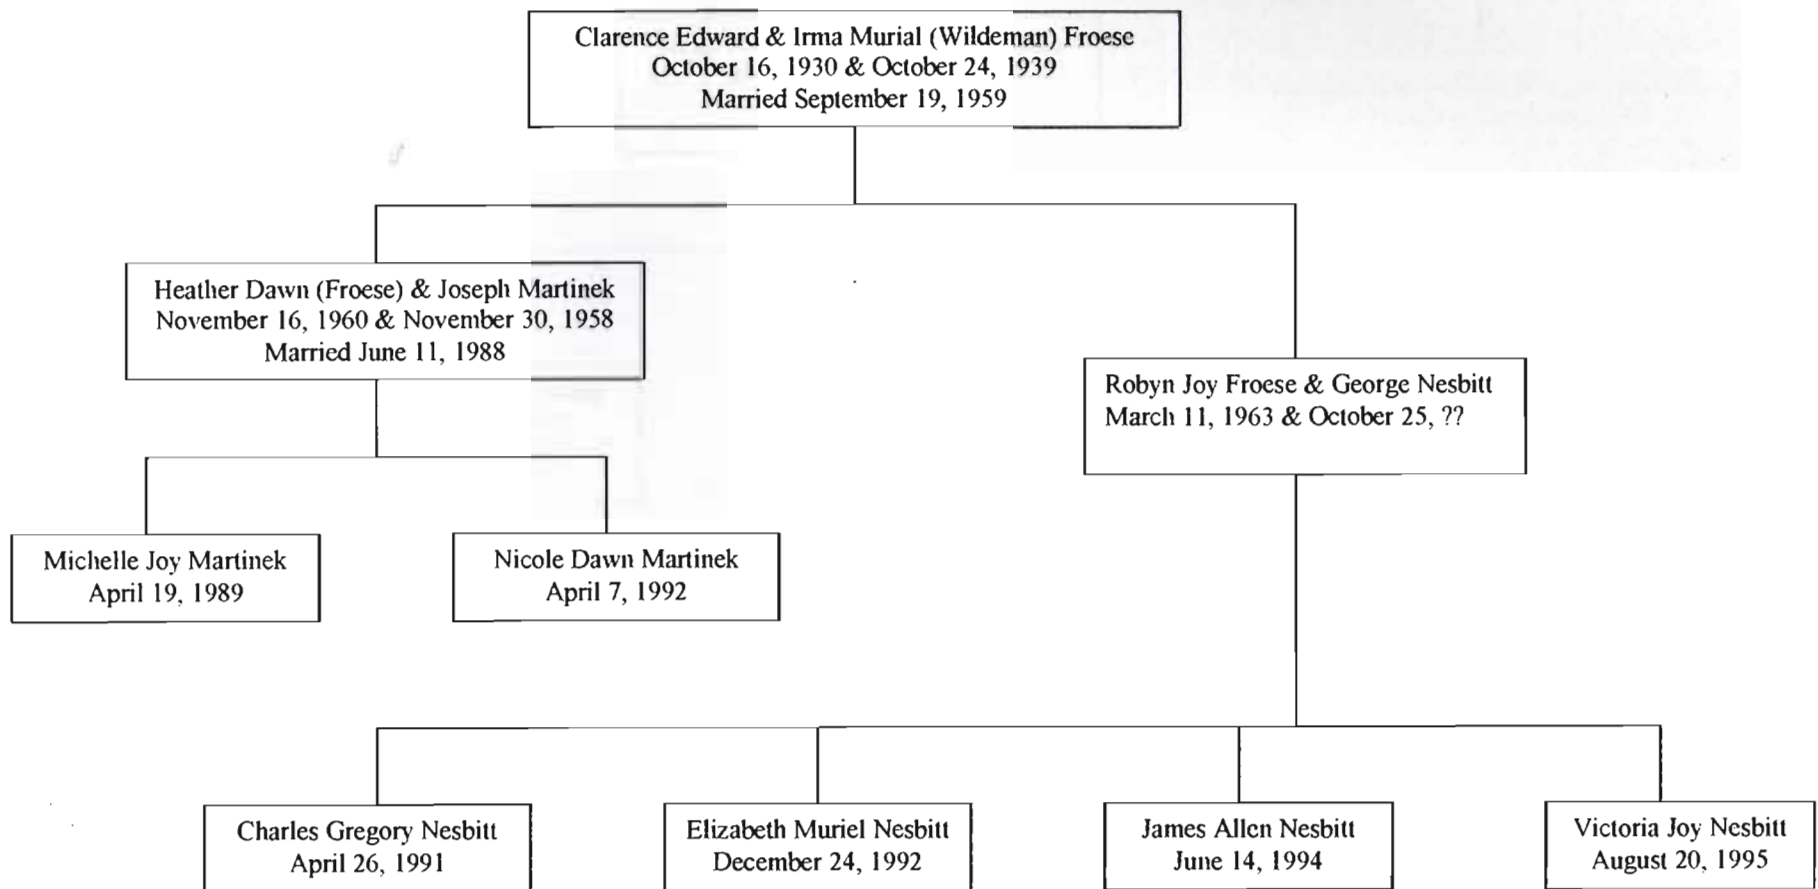

Stacey Nicole (Woodford) & Blaine Anthony Silbernagel
June 7, 1972 & September 16, 1970
Married August 1, 1998

Gregory Robert Woodford
September 1, 1974

Jamie Lee Froese
November 11, 1981

John Theodor & Jennifer Annette (Nave) Froese
February 25, 1978 & December 26, 1980
Married April 25, 1998

Ashton Marie Froese
November 6, 1998

Blair Douglas & Carol Gail (Reiger) Froese
November 27, 1952 & October 20, 1951
Married August 18, 1973

Trenton Jay & Amy Grace (Tait) Froese
August 20, 1978 & December 2, 1979
Married January 27, 2001

Trevor Kyle Froese
May 7, 1980

Ervin George & Carol (Adlam) Froese
June 3, 1932 & *unknown*
Married March 19, 1957

Bradley Ervin & Carole Veronica (Dyck) Froese
December 23, 1958 & September 2, 1962
Married October 12, 1985