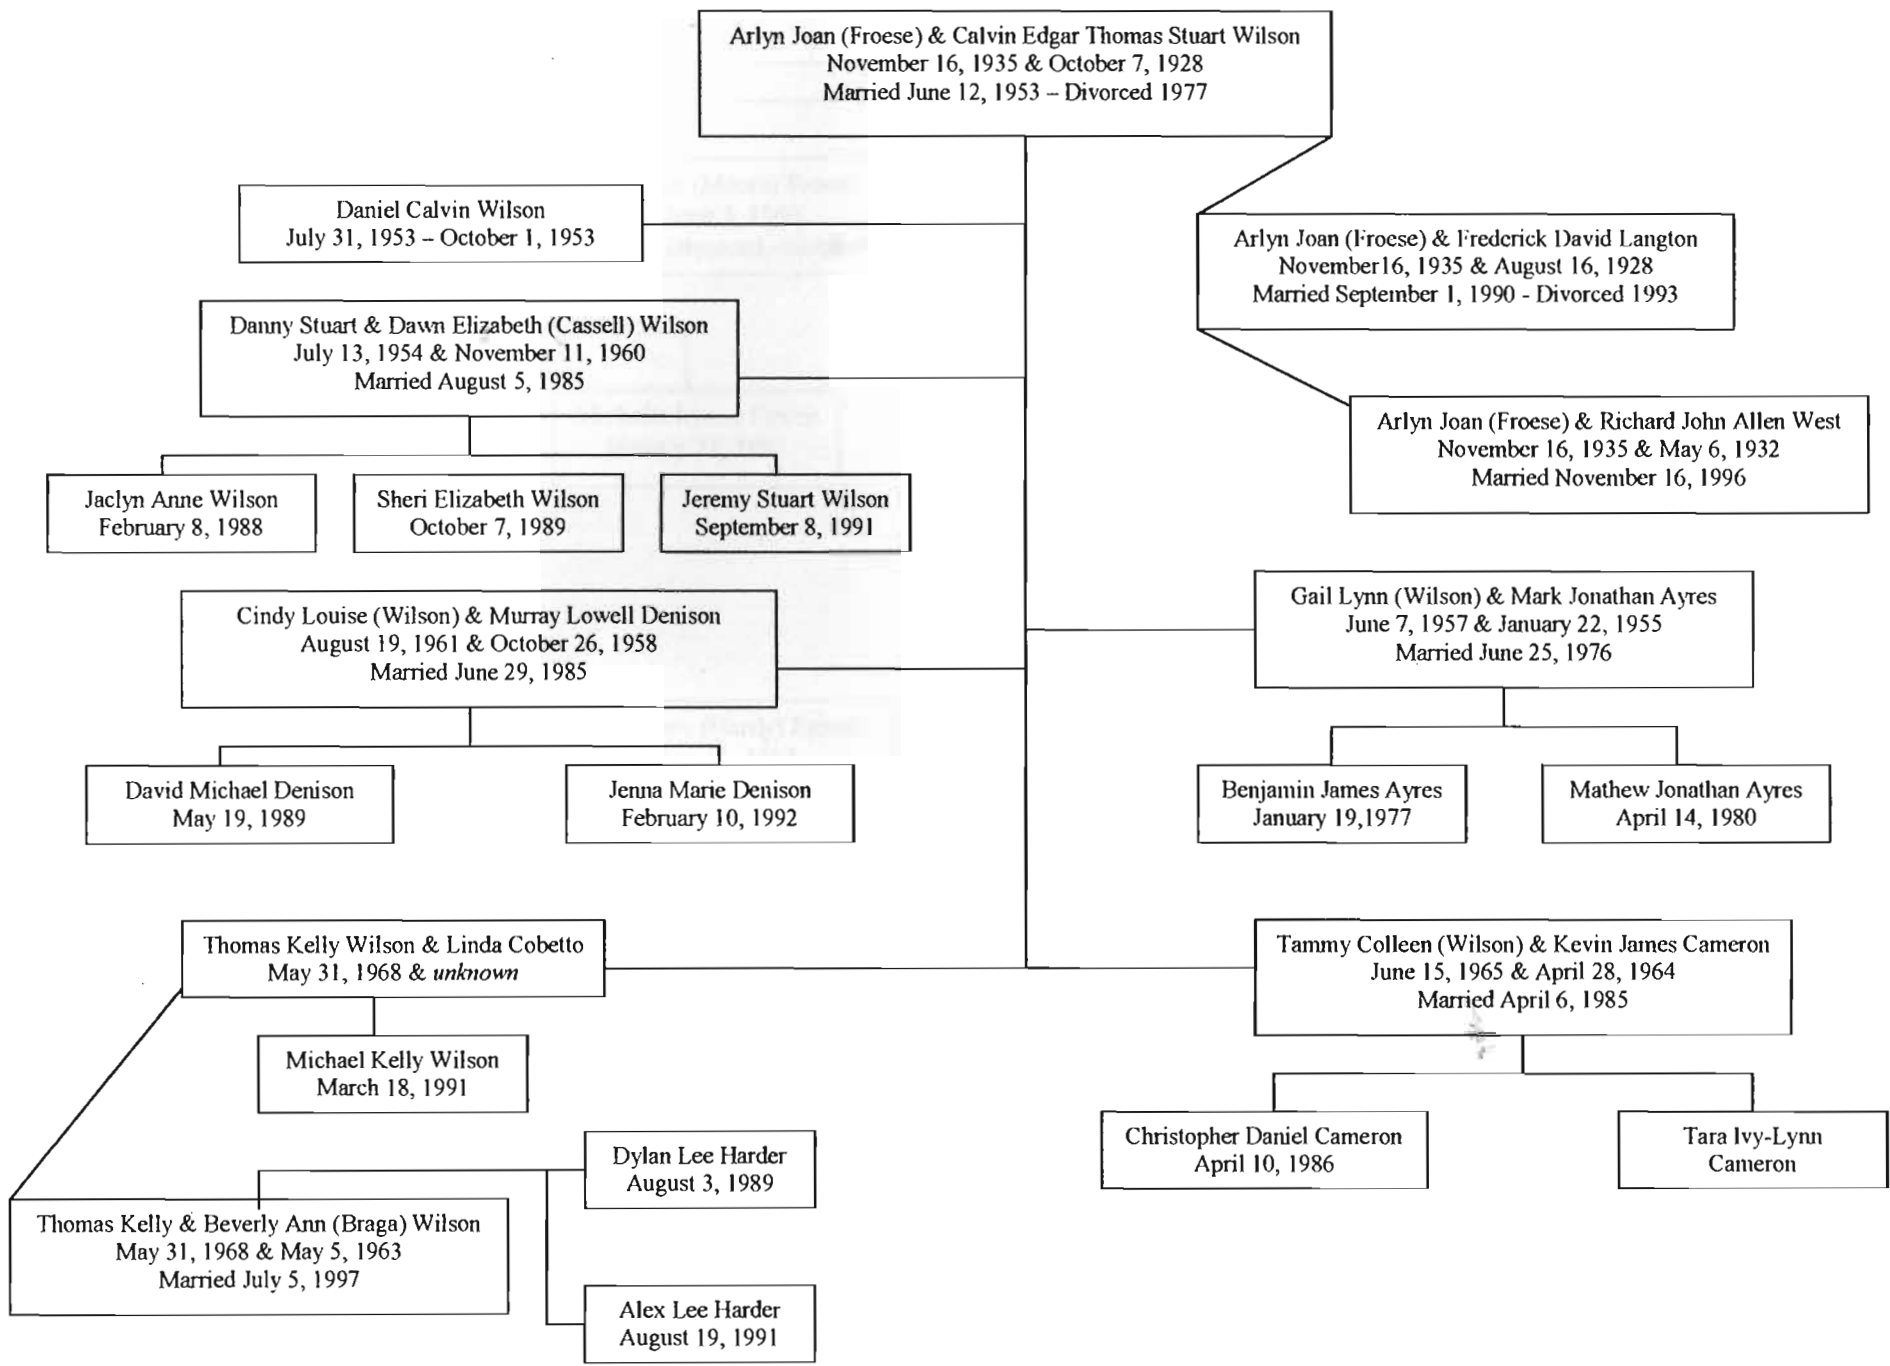

Alicia Chelsea Cia
May 1, 1992

Cameron James Cia
September 29, 1995

Rorey Clifford Marriott
September 26, 1957

Trina Lorraine Marriott
August 11, 1972

Traci Leanne Marriott
August 11, 1972

Arlyn Joan (Froese) & Calvin Edgar Thomas Stuart Wilson
November 16, 1935 & October 7, 1928
Married June 12, 1953 - Divorced 1977